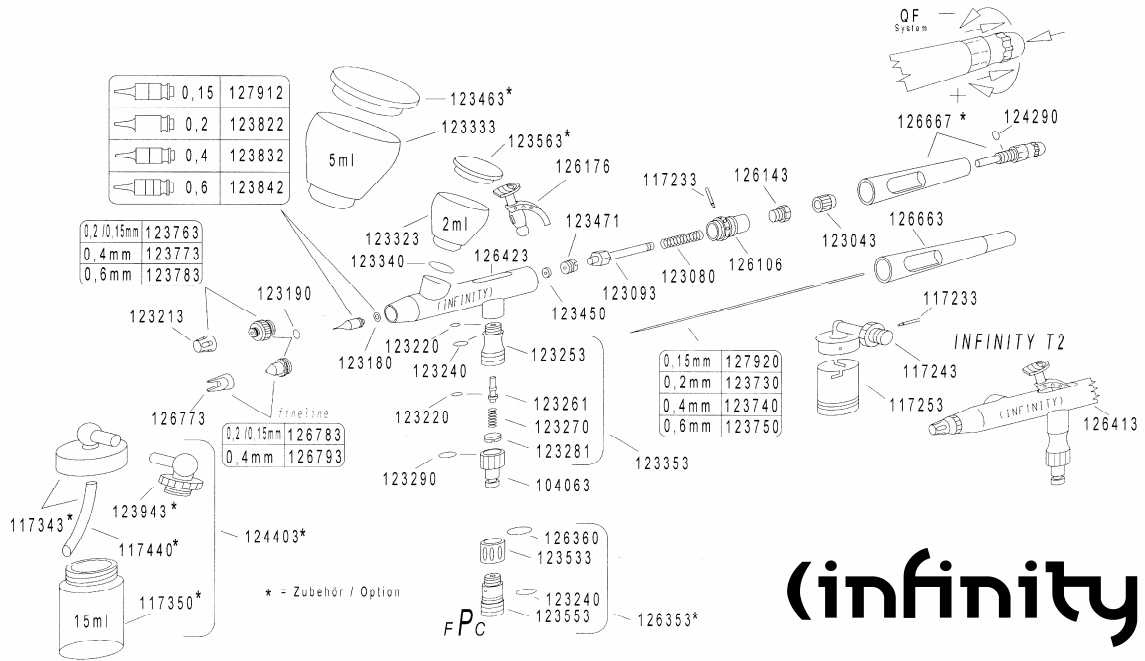

# Spare parts infinity

Item no.	Spare parts for INFINITY	EAN code
----------	--------------------------	----------

104063	plug in nipple, nd 2.7 mm, G1/8"i	4039868040633
126667	end piece for INFINITY complete Quick fix end piece with scale	4039868000699
123043	needle clamping nut	4039868230430
123050	o-ring for guide 3 pieces	4039868230508
123080	needle spring	4039868230805
123093	needle chuck	4039868230935
126106	waist for INFINITY gold plate	4039868000125
126143	set screw for needle spring INFINITY	4039868000095
117233	tool	4039868172334
126176	lever device complete	4039868000118
123180	seal for nozzle consisting of TEFLON 3 pieces	4039868231802
123190	o-ring for air cap 3 pieces	4039868231901
126773	needle cap fine line	4039868000194

## Spare parts infinity

126783	air cap fine line 0.2, 0.15	4039868000224
126793	air cap fine line 0.4	4039868000880
123220	o-ring for valve and valve stem 3 pieces	4039868232205
123240	o-ring for valve body 3 pieces	4039868232403
123253	valve body	4039868232533
123261	valve rod	4039868232618
123270	valve spring	4039868232700
123281	valve closure screw	4039868232816
123290	seal for plug in nipple 3 pieces	4039868232908
123323	cup 2 ml	4039868233233
123333	cup 5 ml	4039868233332
123340	o-ring consisting of VITON for cup 3 pieces	4039868233400
123353	air valve complete	4039868233530
126423	body for INFINITY gravity feed system	4039868000897
123450	seal consisting of TEFLON for needle 3 pieces	4039868234506
123463	lid for cup 5 ml	4039868234636
123471	screw for needle seal	4039868234711
123563	lid for cup 2 ml	4039868235633
123910	sealing kit for EVOLUTION, INFINITY, FOCUS and GRAFO	4039868239105
124403	side fitting connector set with 2 glasses 15 ml (#123943and#117343and#117350) for COLANI and EVOLUTION	4039868244031